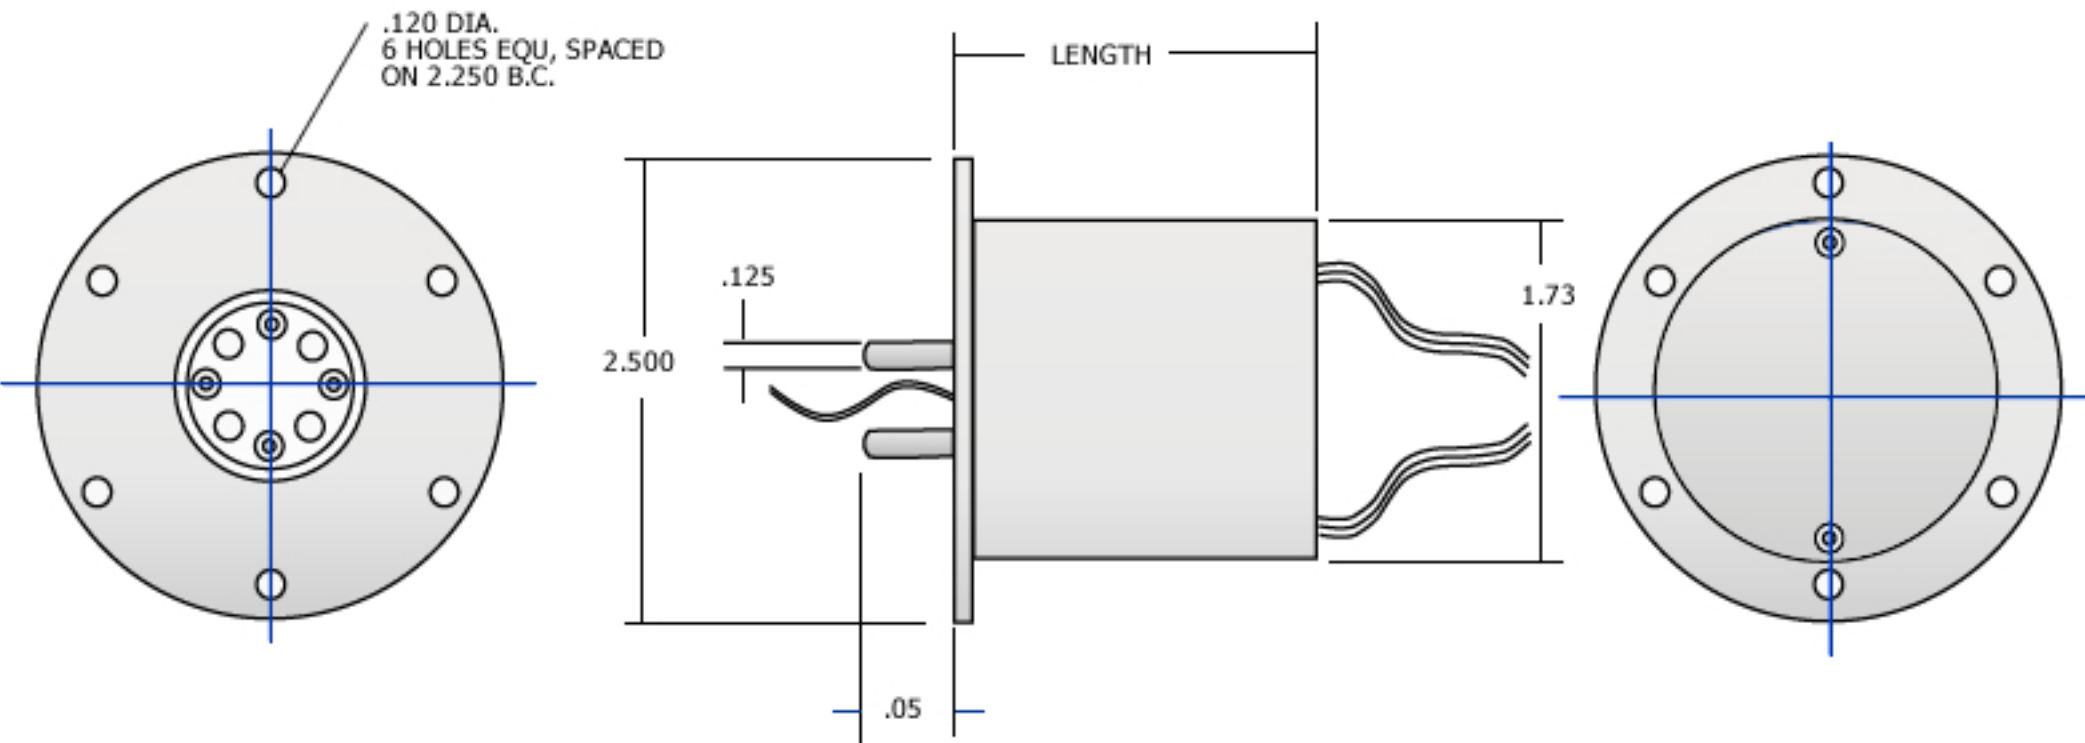

MODEL 210

Connectors: Customers Choice

LENGTH

Number of Rings	Inches	Milimeters
2-6	1.33	33.78
8-12	1.99	50.54
14-18	2.65	67.31
20-24	3.31	84.07
26-30	3.97	100.83

MECHANICAL SPECS

Coin Silver Rings
Silver Graphite Contacts
Ball Bearings
Lead Length 3ft
Anodized Aluminum Housing

ELECTRICAL SPECS

Current - 5 Amps Continuous
Voltage - 300 V
Electrical Noise - <5mV
Wire: 22 AWG, 600 V
Wire Jacket: Teflon